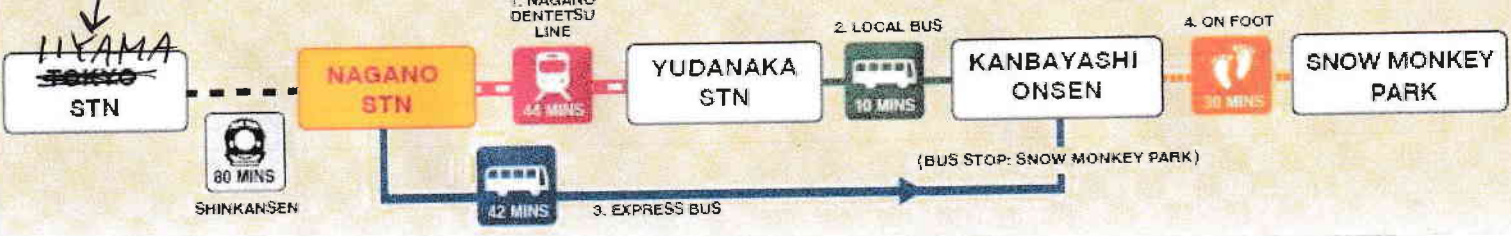

**TO SNOW MONKEY PARK**

MADARAO

**Madaraokogen → Iiyama Stn.**

Please pay Cashless

Tangram Madarao			
Madarao Kogen Hotel	■ 7:20	9:30	9:45
Plaza mae	■ 7:21	9:31	9:46
Yamanoie mae	■ 7:22	9:32	9:47
Iiyama Stn.	■ 7:50	9:55	10:15
Nozawaonsen		10:35	

8:15	9:00
8:50	9:35
9:10	9:57
10:10	11:00
10:20	11:07
11:15	12:02
12:20	13:05
13:05	13:52
13:10	13:57
14:30	15:17

▲ = Every Sat From Dec 14, 2024 to Mar 15 and Tue

**TO NAGANO STN.**

**3. EXPRESS BUS**

SNOW MONKEY PARK ▶ NAGANO STN